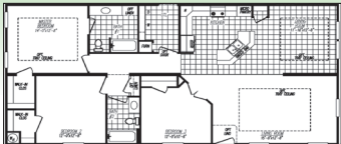

Senior Friendly Home

With Wheelchair Maneuverability,
2x6 walls & thermal windows.

\$89,900 Set
Up

234-8610 or 239-1920

coachlighthomes.com