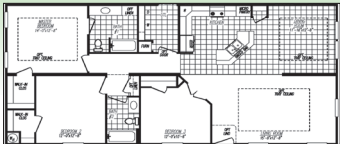

# Senior Friendly Home

With Wheelchair Maneuverability,  
2x6 walls & thermal windows.

1500 Sq. Ft. **\$89,900** Set  
Up

**234-8610 or 239-1920**

**[coachlighthomes.com](http://coachlighthomes.com)**