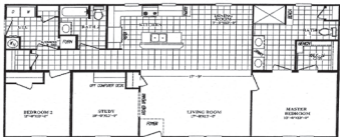

Senior Friendly Home

With Wheelchair Maneuverability,
2x6 walls & thermal windows.

1500 Sq. Ft. **\$79,900** Set
Up

234-8610 or 239-1920

coachlighthomes.com