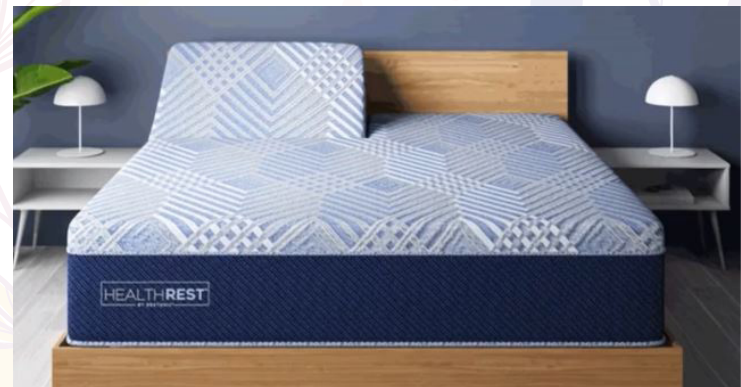

FREE LOCAL IN HOME DELIVERY ON PURCHASES OVER $500

LIKE US ON

3754 Airline Hwy. Waterloo | 319.234.5575

(West of Airport) HOURS: Mon & Thurs 9:30-8:00 • Tues, Wed, Fri 9:30-5:30 • Sat 9:30-5:00 • Closed Sundays

www.mcgowansfurniture.com